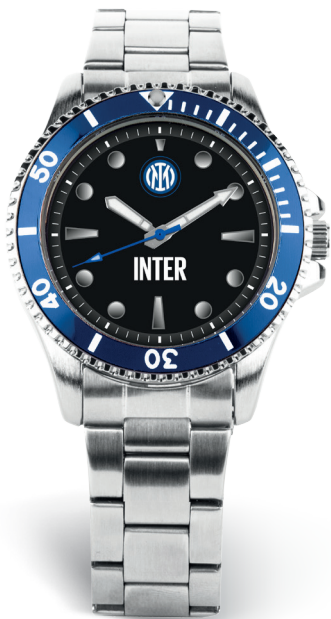

ARROW

MINERAL
GLASS

∅ 41 mm

€ 79,00

P-I7476UNB