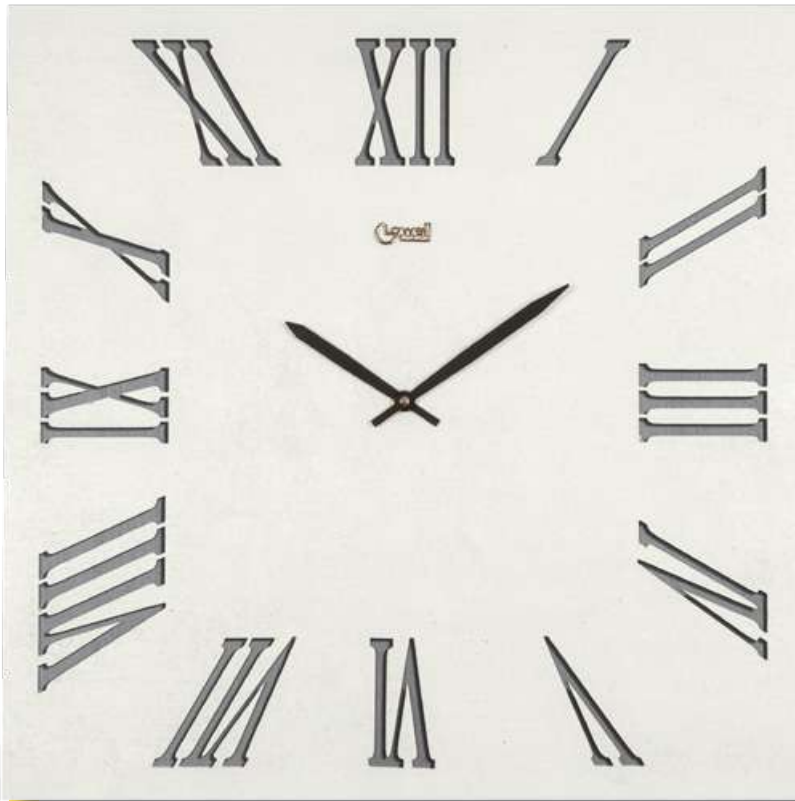

BIANCO PERLA/GRIGIO
WHITE PEARL/GREY

NUMERI INTAGLIATI
CARVED NUMBERS

11532

dim. cm. 50x50

Orologio da parete con movimento al quarzo realizzato su doppio pannello spazzolato e verniciato. Numeri intagliati.

Wall clock with wooden case. Clock surface realized through a brushing technique on water-repellent material. Double panel. Carved numbers.