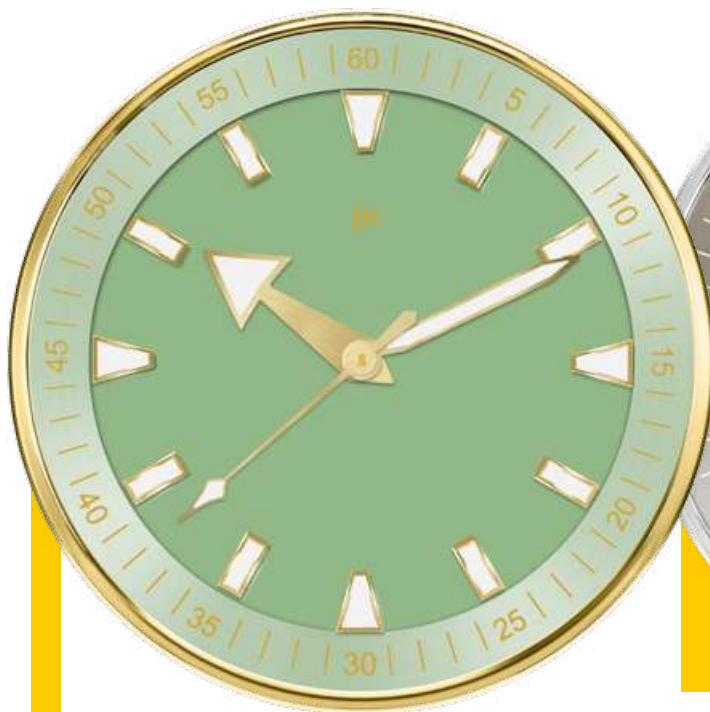

VETRO BOMBATO
DOOMED GLASS

00973V

dim. ø cm. 40,6

Orologio da parete al quarzo con cassa in ABS. Quadrante in alluminio spazzolato. Indici a rilievo. **Vetro bombato. Movimento continuo silenzioso.**

*Quartz wall clock with aluminium case. Brushed aluminium dial. Applied indexes. **Doomed glass. Sweep movement.***