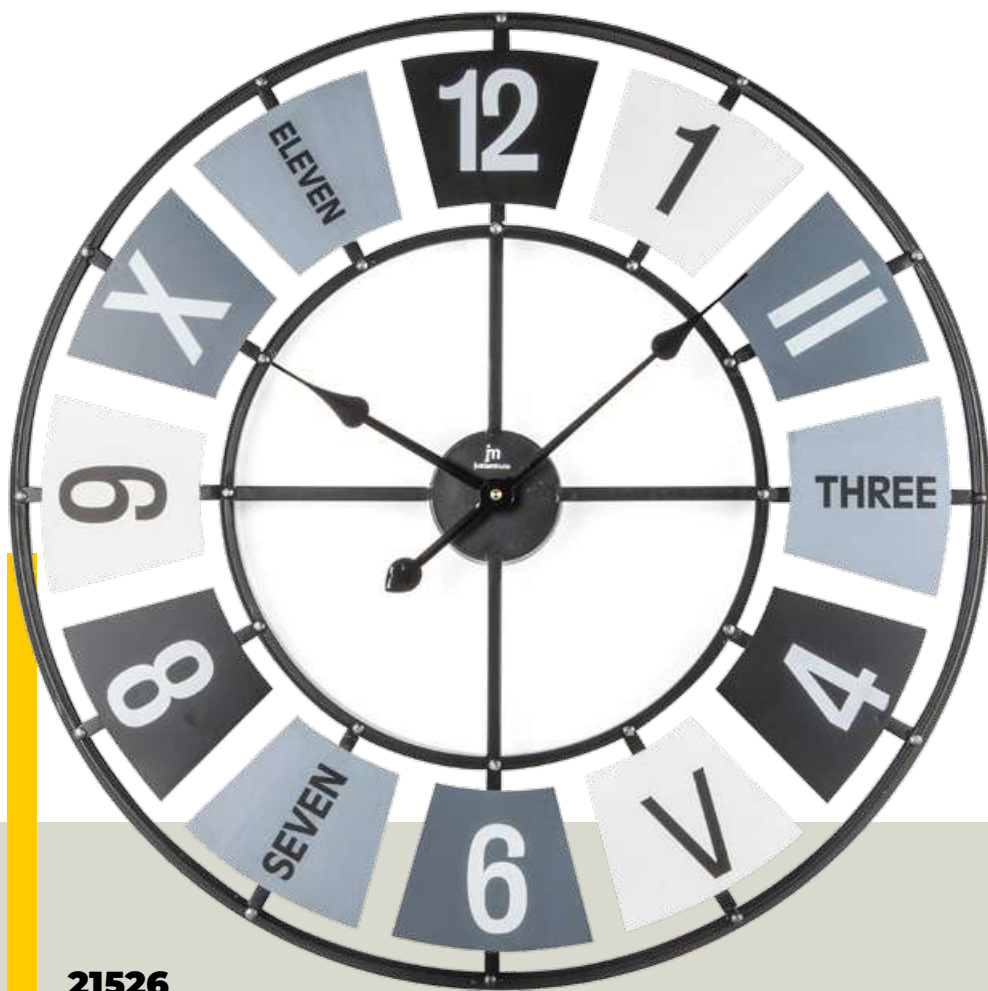

21526

dim. ø cm. 68

Orologio da parete al quarzo con cassa e tasselli in metallo.

Quartz wall clock with metal case.