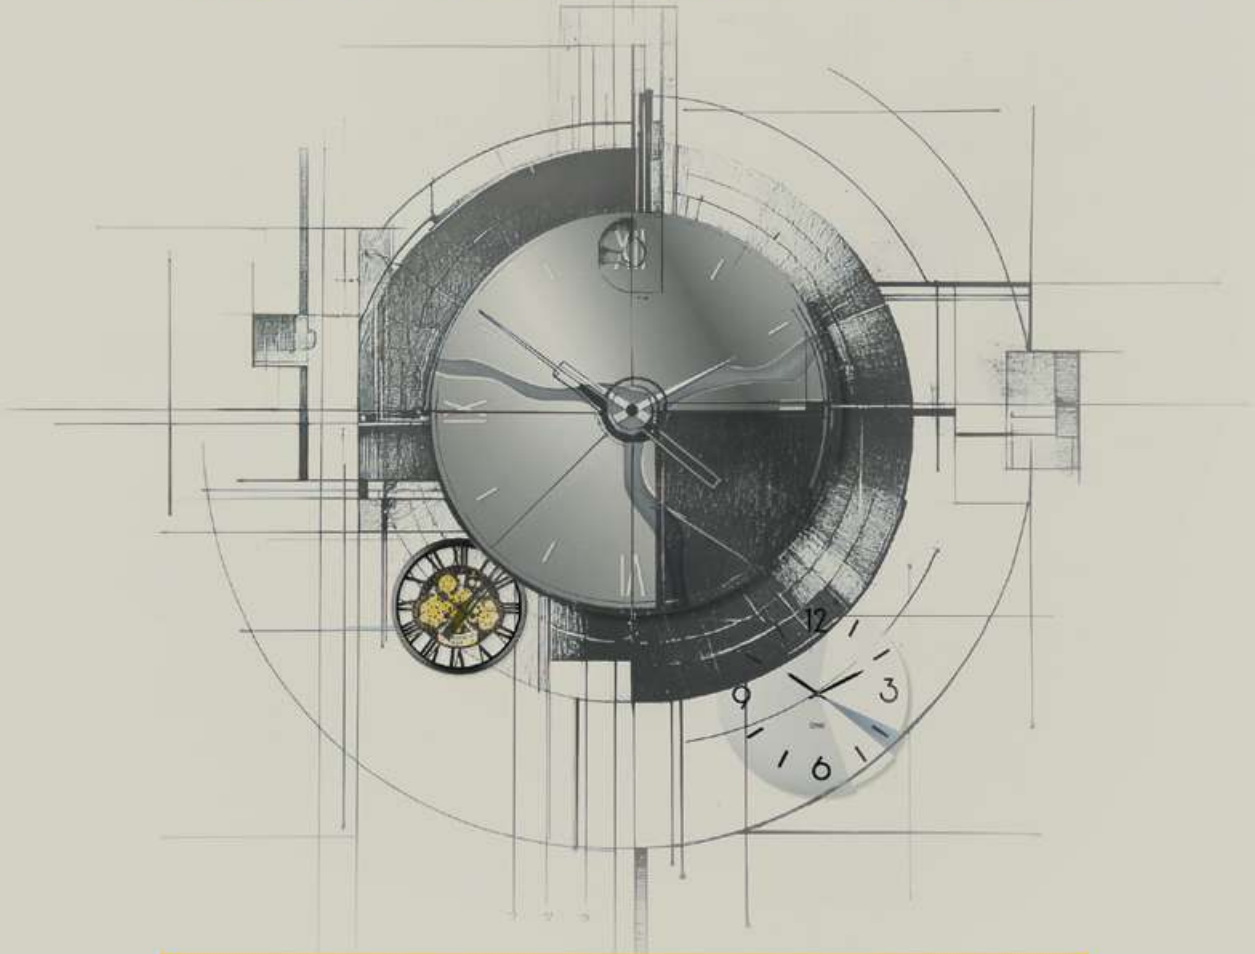

56.00

clocks

Lowell

justamminute

sommario

summary

	7	orologi made in Italy <i>made in Italy wall clocks</i>	
	55	orologi shabby chic <i>shabby chic wall clocks</i>	
	114	orologi trendy <i>trendy wall clocks</i>	
	161	orologi variety style <i>variety style wall clocks</i>	
	171	cucù trend <i>trend cuckoo clocks</i>	
	175	essential style <i>essential style clocks</i>	
	188	orologi basic <i>basic wall clocks</i>	
	206	orologi classic <i>classic wall clocks</i>	
	213	orologi a cucu' made in Germany <i>made in Germany cuckoo clocks</i>	
	221	indice per articolo <i>item index</i>	