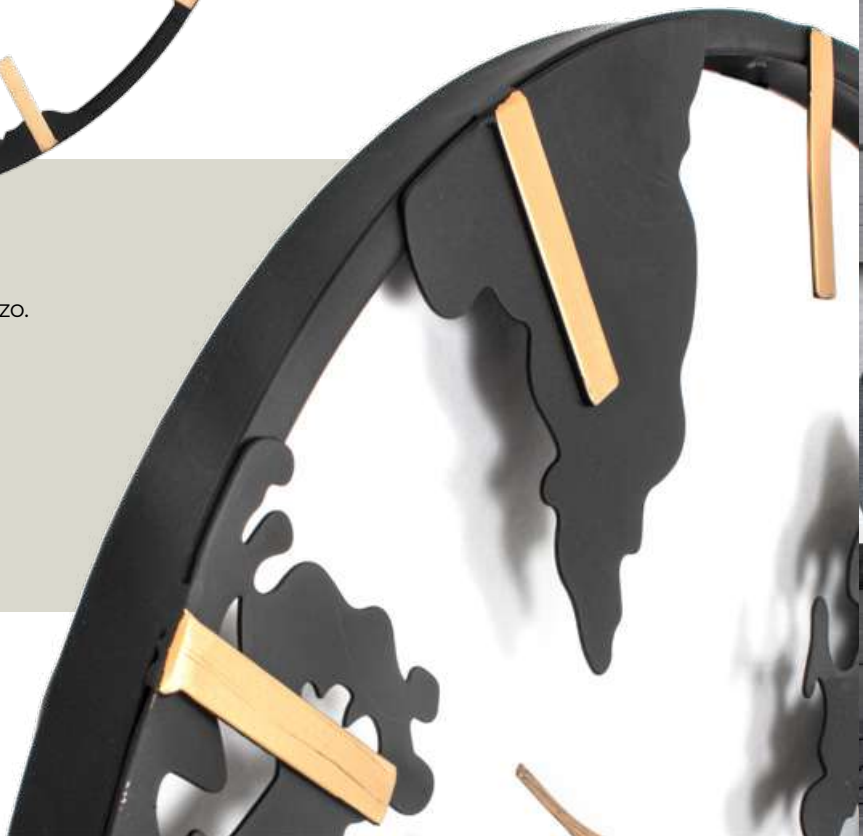

*Wall clock with quartz movement. Metal
case with antique finishing.*

21469

dim. ø cm. 76

Orologio da parete con movimento al quarzo. Cassa in metallo anticato.

Wall clock with quartz movement. Metal case with antique finishing.