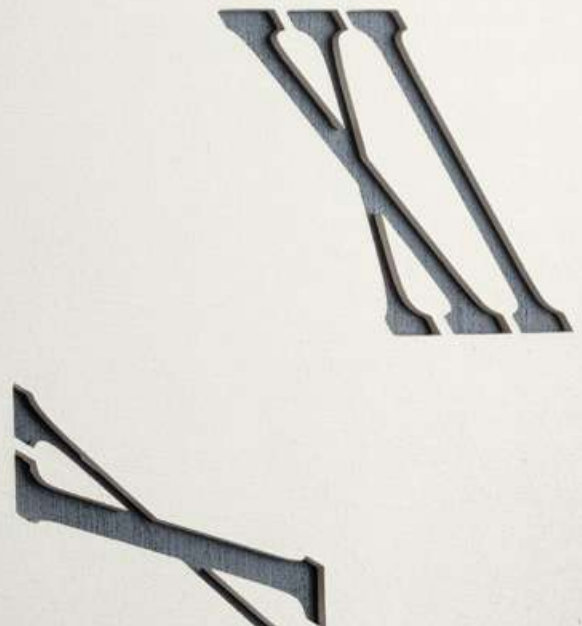

BIANCO PERLA/GRIGIO
WHITE PEARL/GREY

NUMERI INTAGLIATI
CARVED NUMBERS

11532

dim. cm. 50x50

Orologio da parete con movimento al quarzo realizzato su doppio pannello spazzolato e verniciato. Numeri intagliati.

Wall clock with wooden case. Clock surface realized through a brushing technique on water-repellent material. Double panel. Carved numbers.