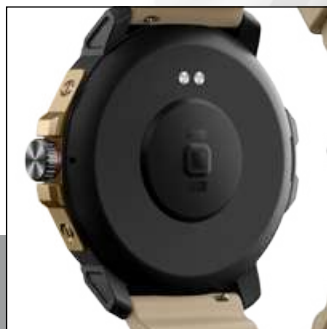

PJS0016

dim. cassa cm.4,8x5,1

Smartwatch con cassa in Hard PC, pulsanti in acciaio e dimensione 48X51mm. Cinturino in Silicone. Resistenza all'acqua 2 ATM. CPU: ATS3085L. DISPLAY: 1.38 pollici TFT-LCD display, Full Touch, Risoluzione 240*240. App: VeryFit. SENSORI: Accelerometro+Giroscopio, Battito Cardiaco, Luce. Vetro frontale: Panda Glass ad alta resistenza. Corona in acciaio che consente lo scorrimento delle funzioni tramite rotazione. Capacità Batteria 300mAh; Voltaggio di Carica 5V+/-0.2V - Operating: 3,8V. Possibilità di Rispondere e Effettuare chiamate con una sola connessione BT, tramite App. Durata batteria in funzione: 7 giorni senza connesine BT per telefonate, 5 giorni con connessione BT per telefonate. Durata batteria in standby: 45 giorni. **Notifica di chiamate e di messaggi in entrata (con visualizzazione del testo).** Rilevazione dei Battiti cardiaci tramite sensore ottico. Misurazione della Saturazione di Ossigeno nel Sangue. Misurazione del livello di Stress. Assistente personale Alexa integrato per interagire tramite comandi vocali. Contapassi, Distanza percorsa, Calorie bruciate. Controllo del ciclo femminile. Controllo musica. Monitoraggio del Sonno. 100+ Modalità Sport disponibili. Previsioni Meteo. Controllo della respirazione. Possibilità di scaricare quadranti dalla App. Cronometro Timer. Caricatore Magnetico in dotazione.

Smartwatch with Hard PC Case, SS buttons size 48,30X51,70 mm. Silicon strap, available in 3 colors.. 2 ATM Waterproof. CPU: ATS3085L. DISPLAY: 1.38 pollici TFT-LCD display, Full Touch, resolution 240*240. App: VeryFit. Sensor: Accelerometer+ Gyroscope, Heart Rate, Light Sensor. Front Glass: Panda Glass high resistant. Smooth navigation trough rotating Aluminum crown. Battery Capacity 300 mAh; Charging Voltage 5V +/- 0.2V - Operating 3.8V. Possibility to answer or to make phone calls in connection with App - Just 1 connection. Working Time: 7 Days without BT Call Connection, 5 Days with BT Call connection. Standby Time: 45 Days. Call & Message Notification. Heart rate reading. Blood Oxygen reading. Stress Level Measurement. Alexa Built-in to get a Voice Assistance and Access to Information. Steps, Distance, Calories. Female Health Mode. Music Play. Sleep Monitor. 100+ Sports Tracking. Weather Forecast. Breathing Training Mode. Possibility to download Dial from App. Stop Watch - Timer. Magnetic Charger included